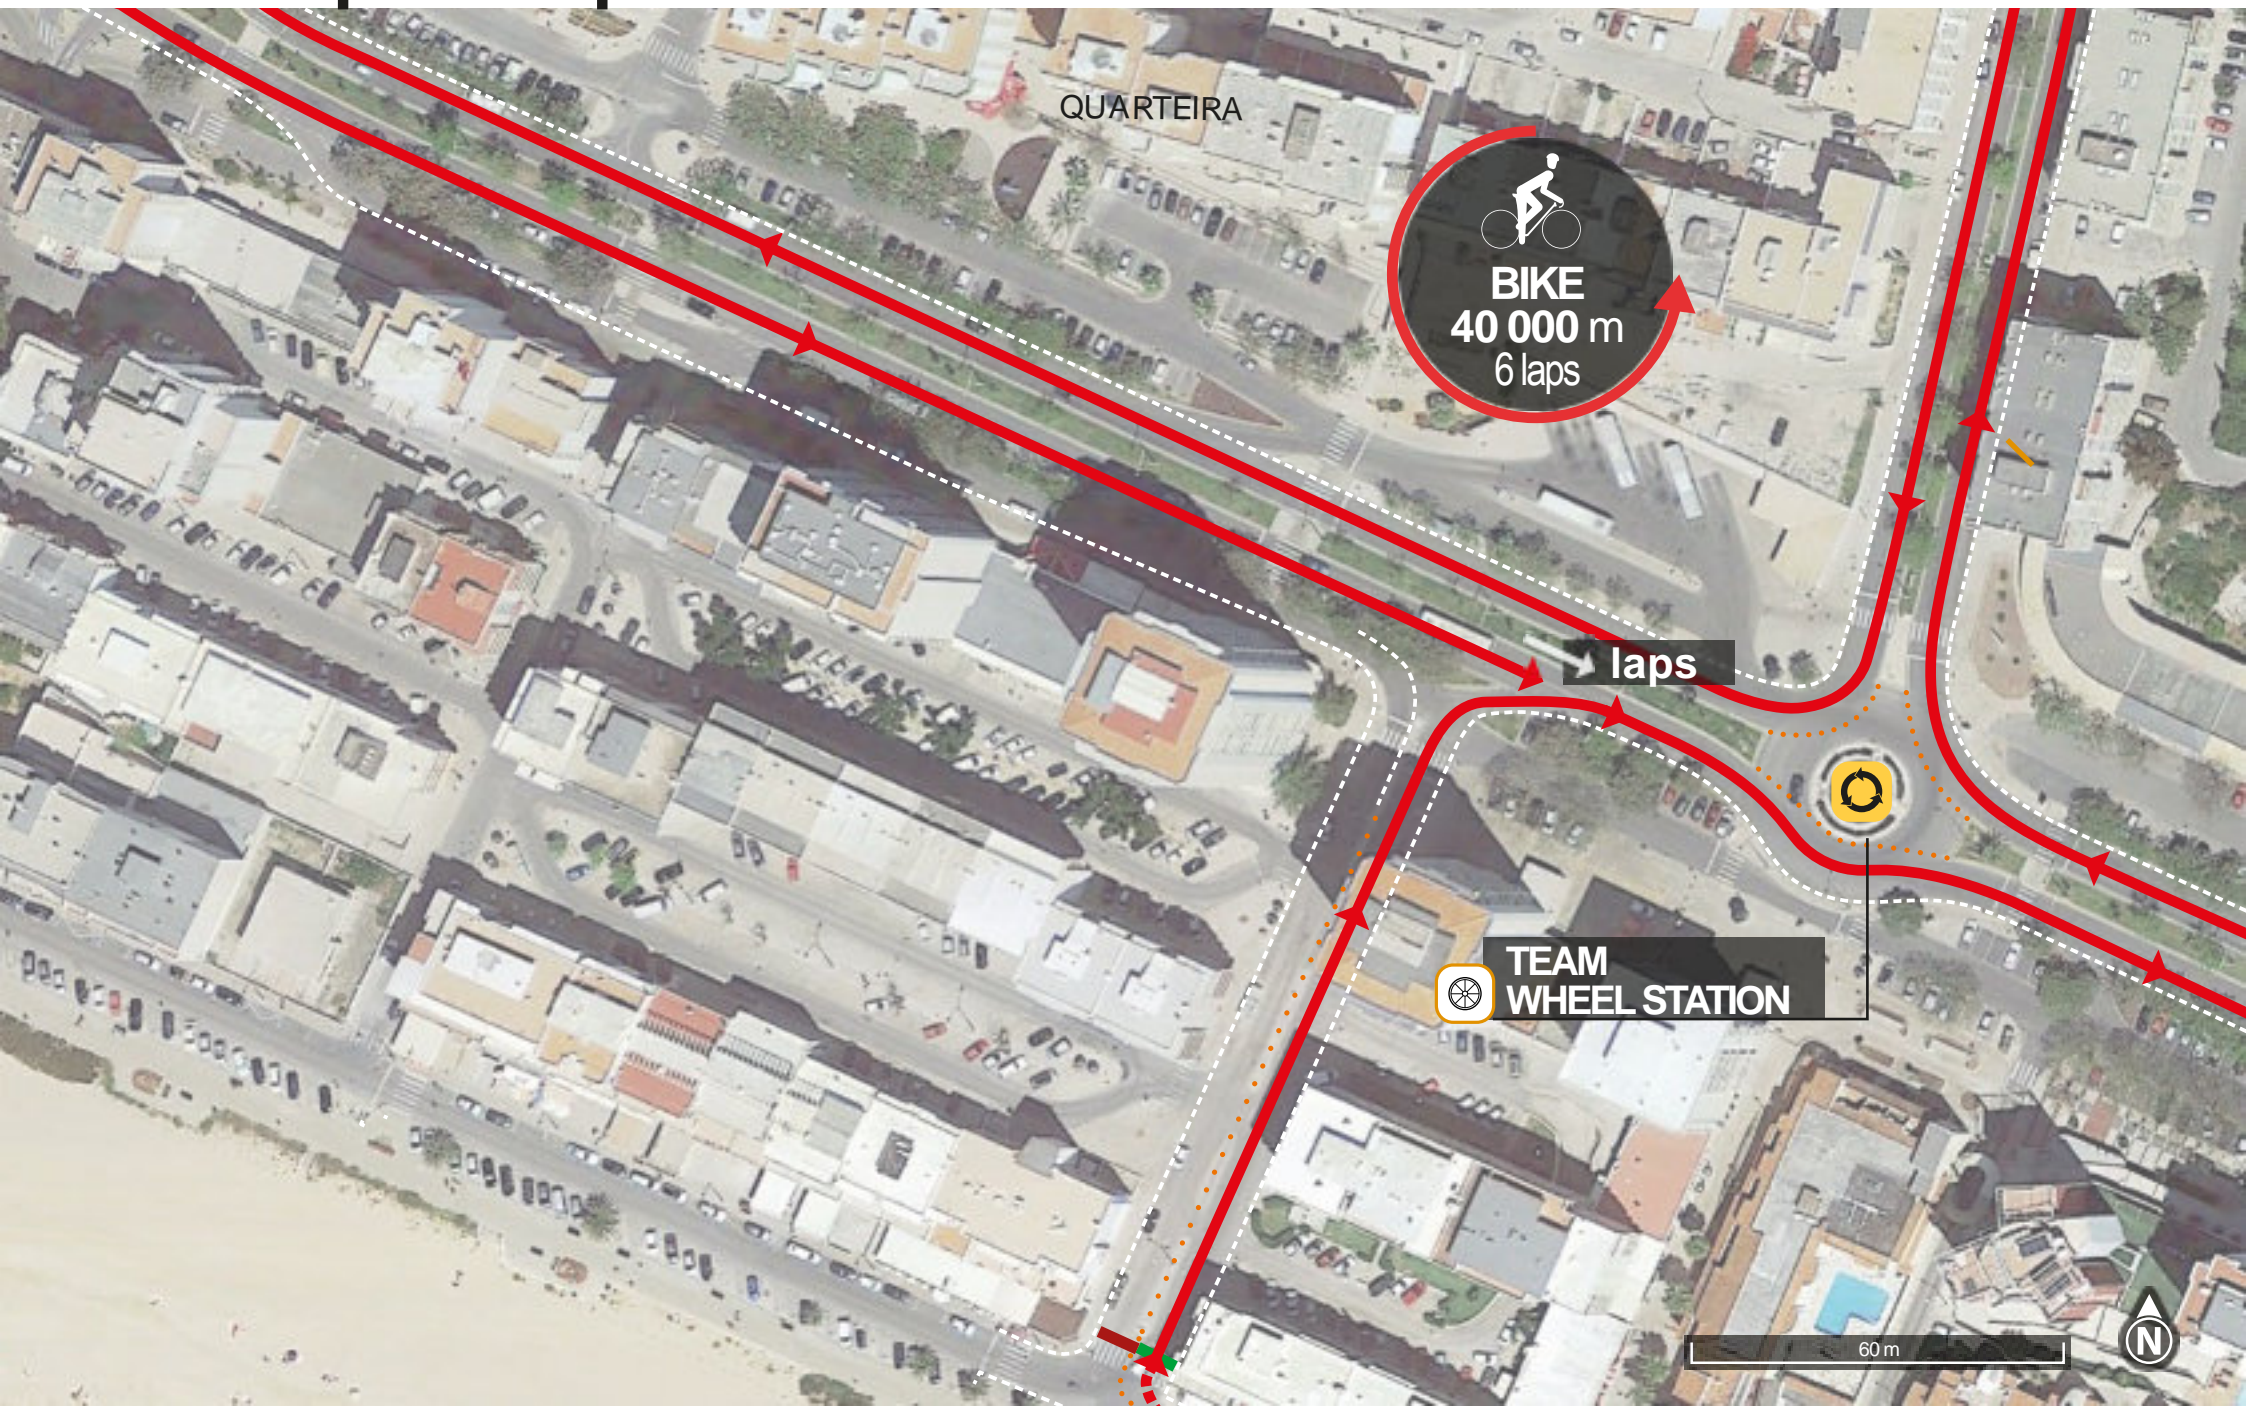

2018 Quarteira ETU Triathlon Elite European Cup

DISTANCES:

QUARTEIRA

Mount Line

 TRANSITION AREA

BIKE
40 000 m
6 laps

30 m

2018 Quarteira ETU Triathlon

Elite European Cup

DISTANCES:

40 000 m

QUARTEIRA

BIKE
40 000 m
6 laps

laps

 **TEAM WHEEL STATION**

60 m

2018 Quarteira ETU Triathlon Elite European Cup

DISTANCES:

40 000 m

QUARTEIRA

BIKE
40 000 m
6 laps

Turning Point 1

Turning Point 2

Turning Point 3
Rotunda do Polvo

RUN
10 000 m
4 laps

Dismount Line

TRANSITION AREA

Run Turning Point

30 m

2018 Quarteira ETU Triathlon

Elite European Cup

DISTANCES: