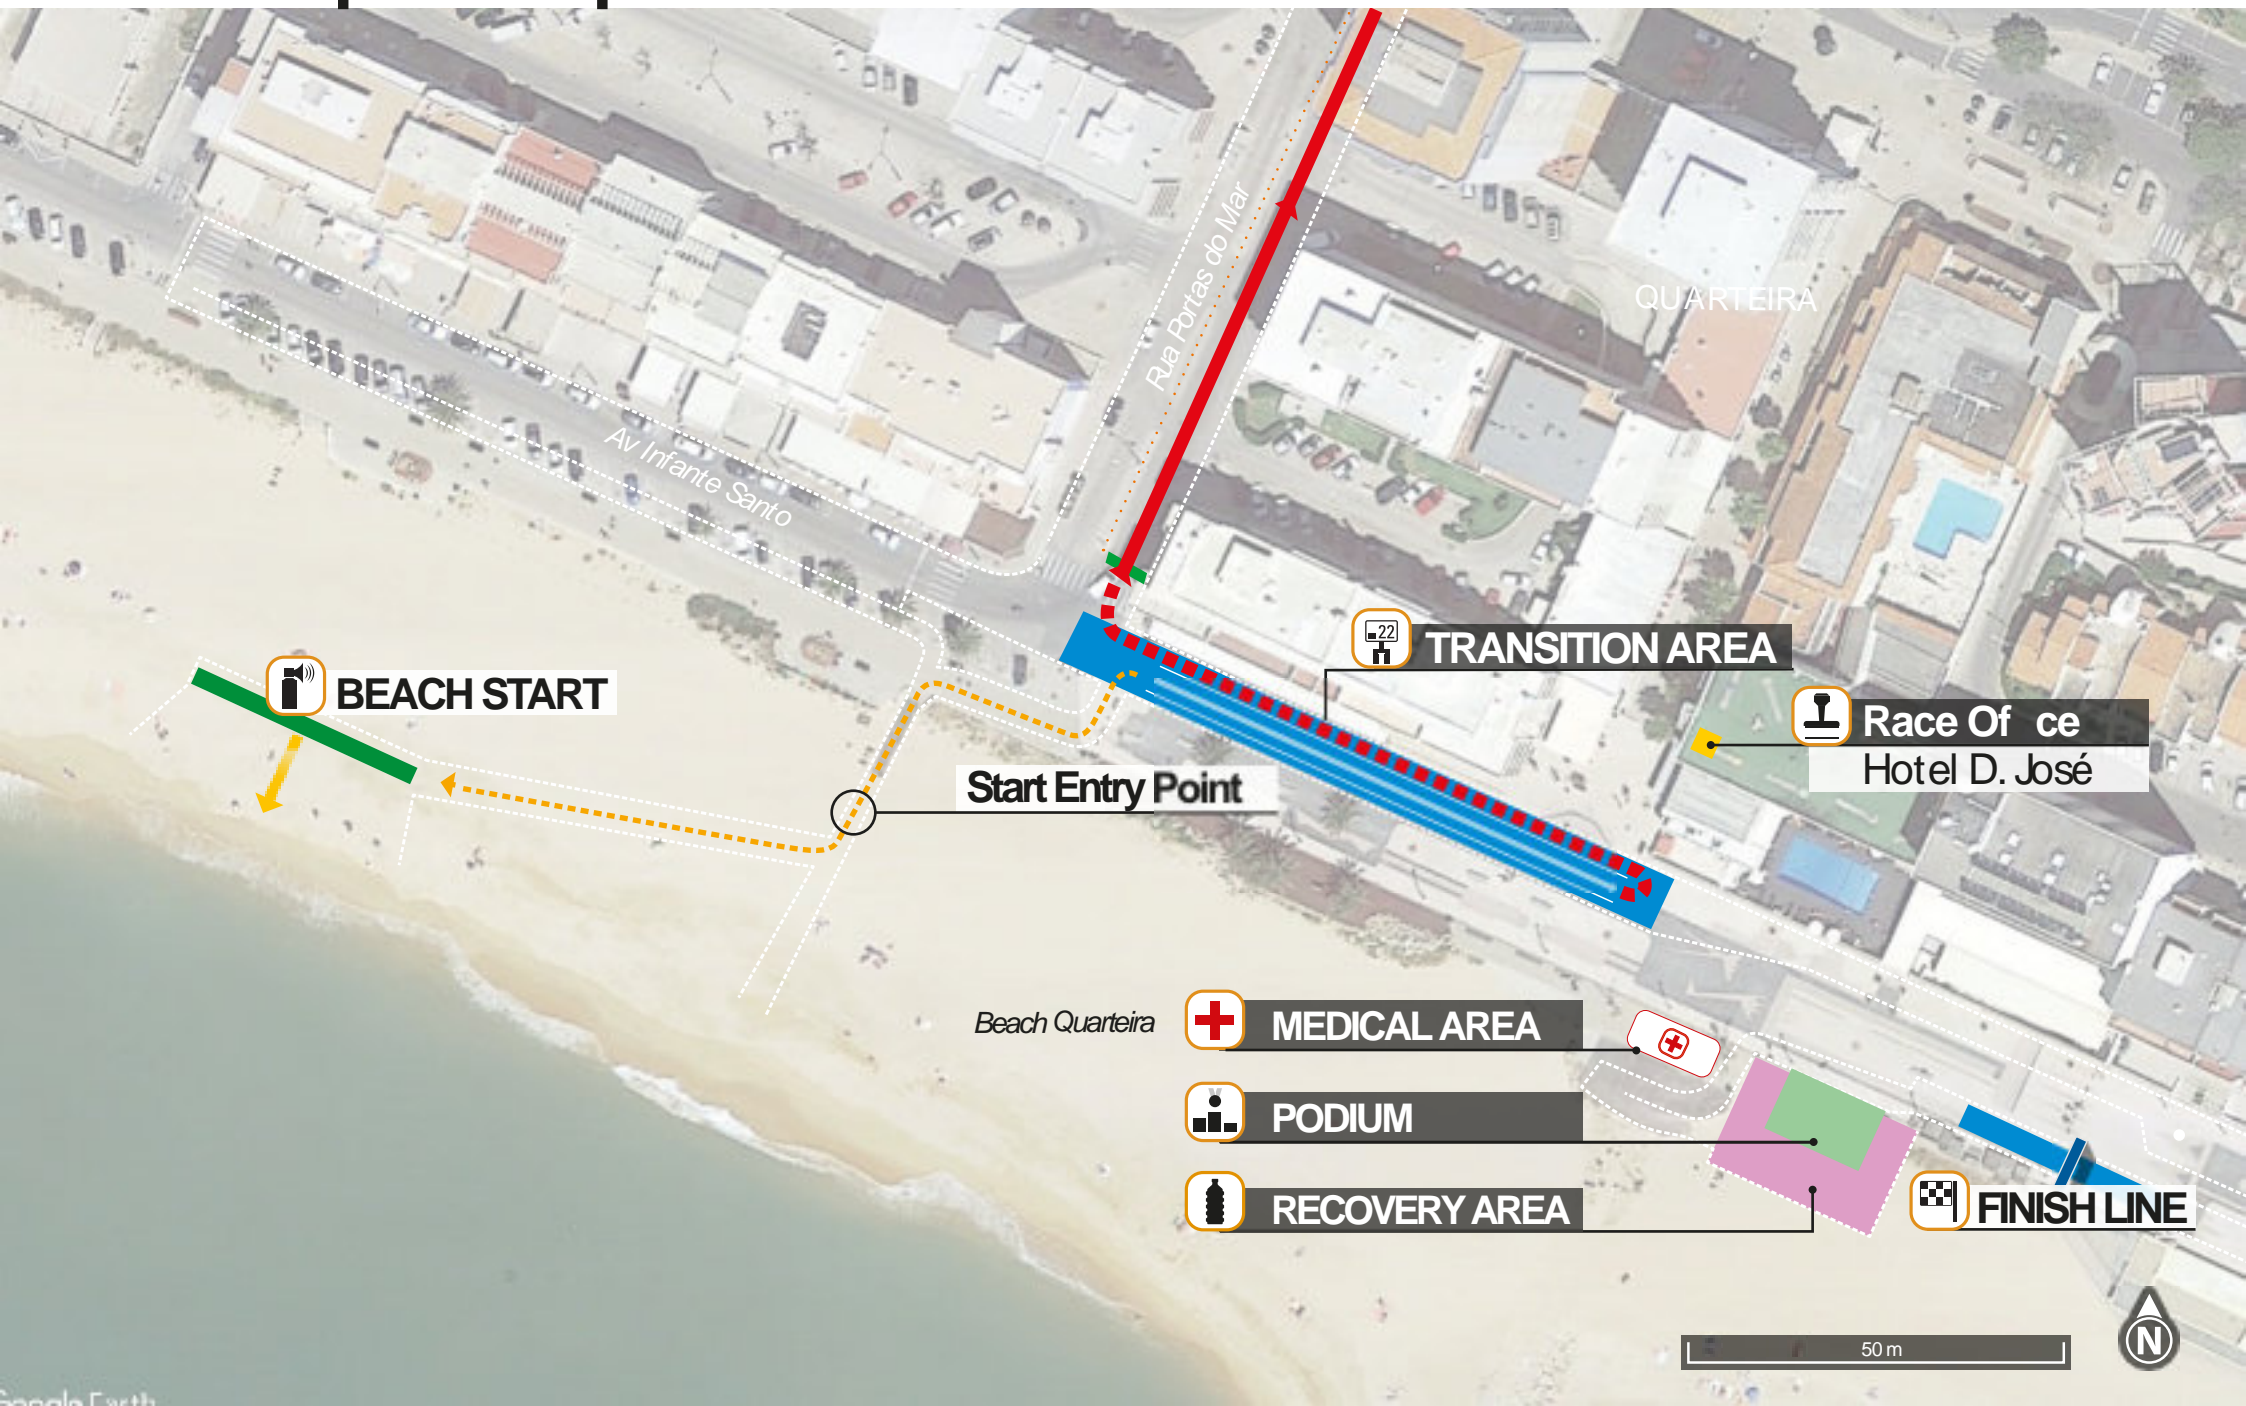

2018 Quarteira ETU Triathlon

Elite European Cup

DISTANCES:

SWIM	1500 m 2x	BIKE	40 000 m 6x	RUN	10000 m 4x