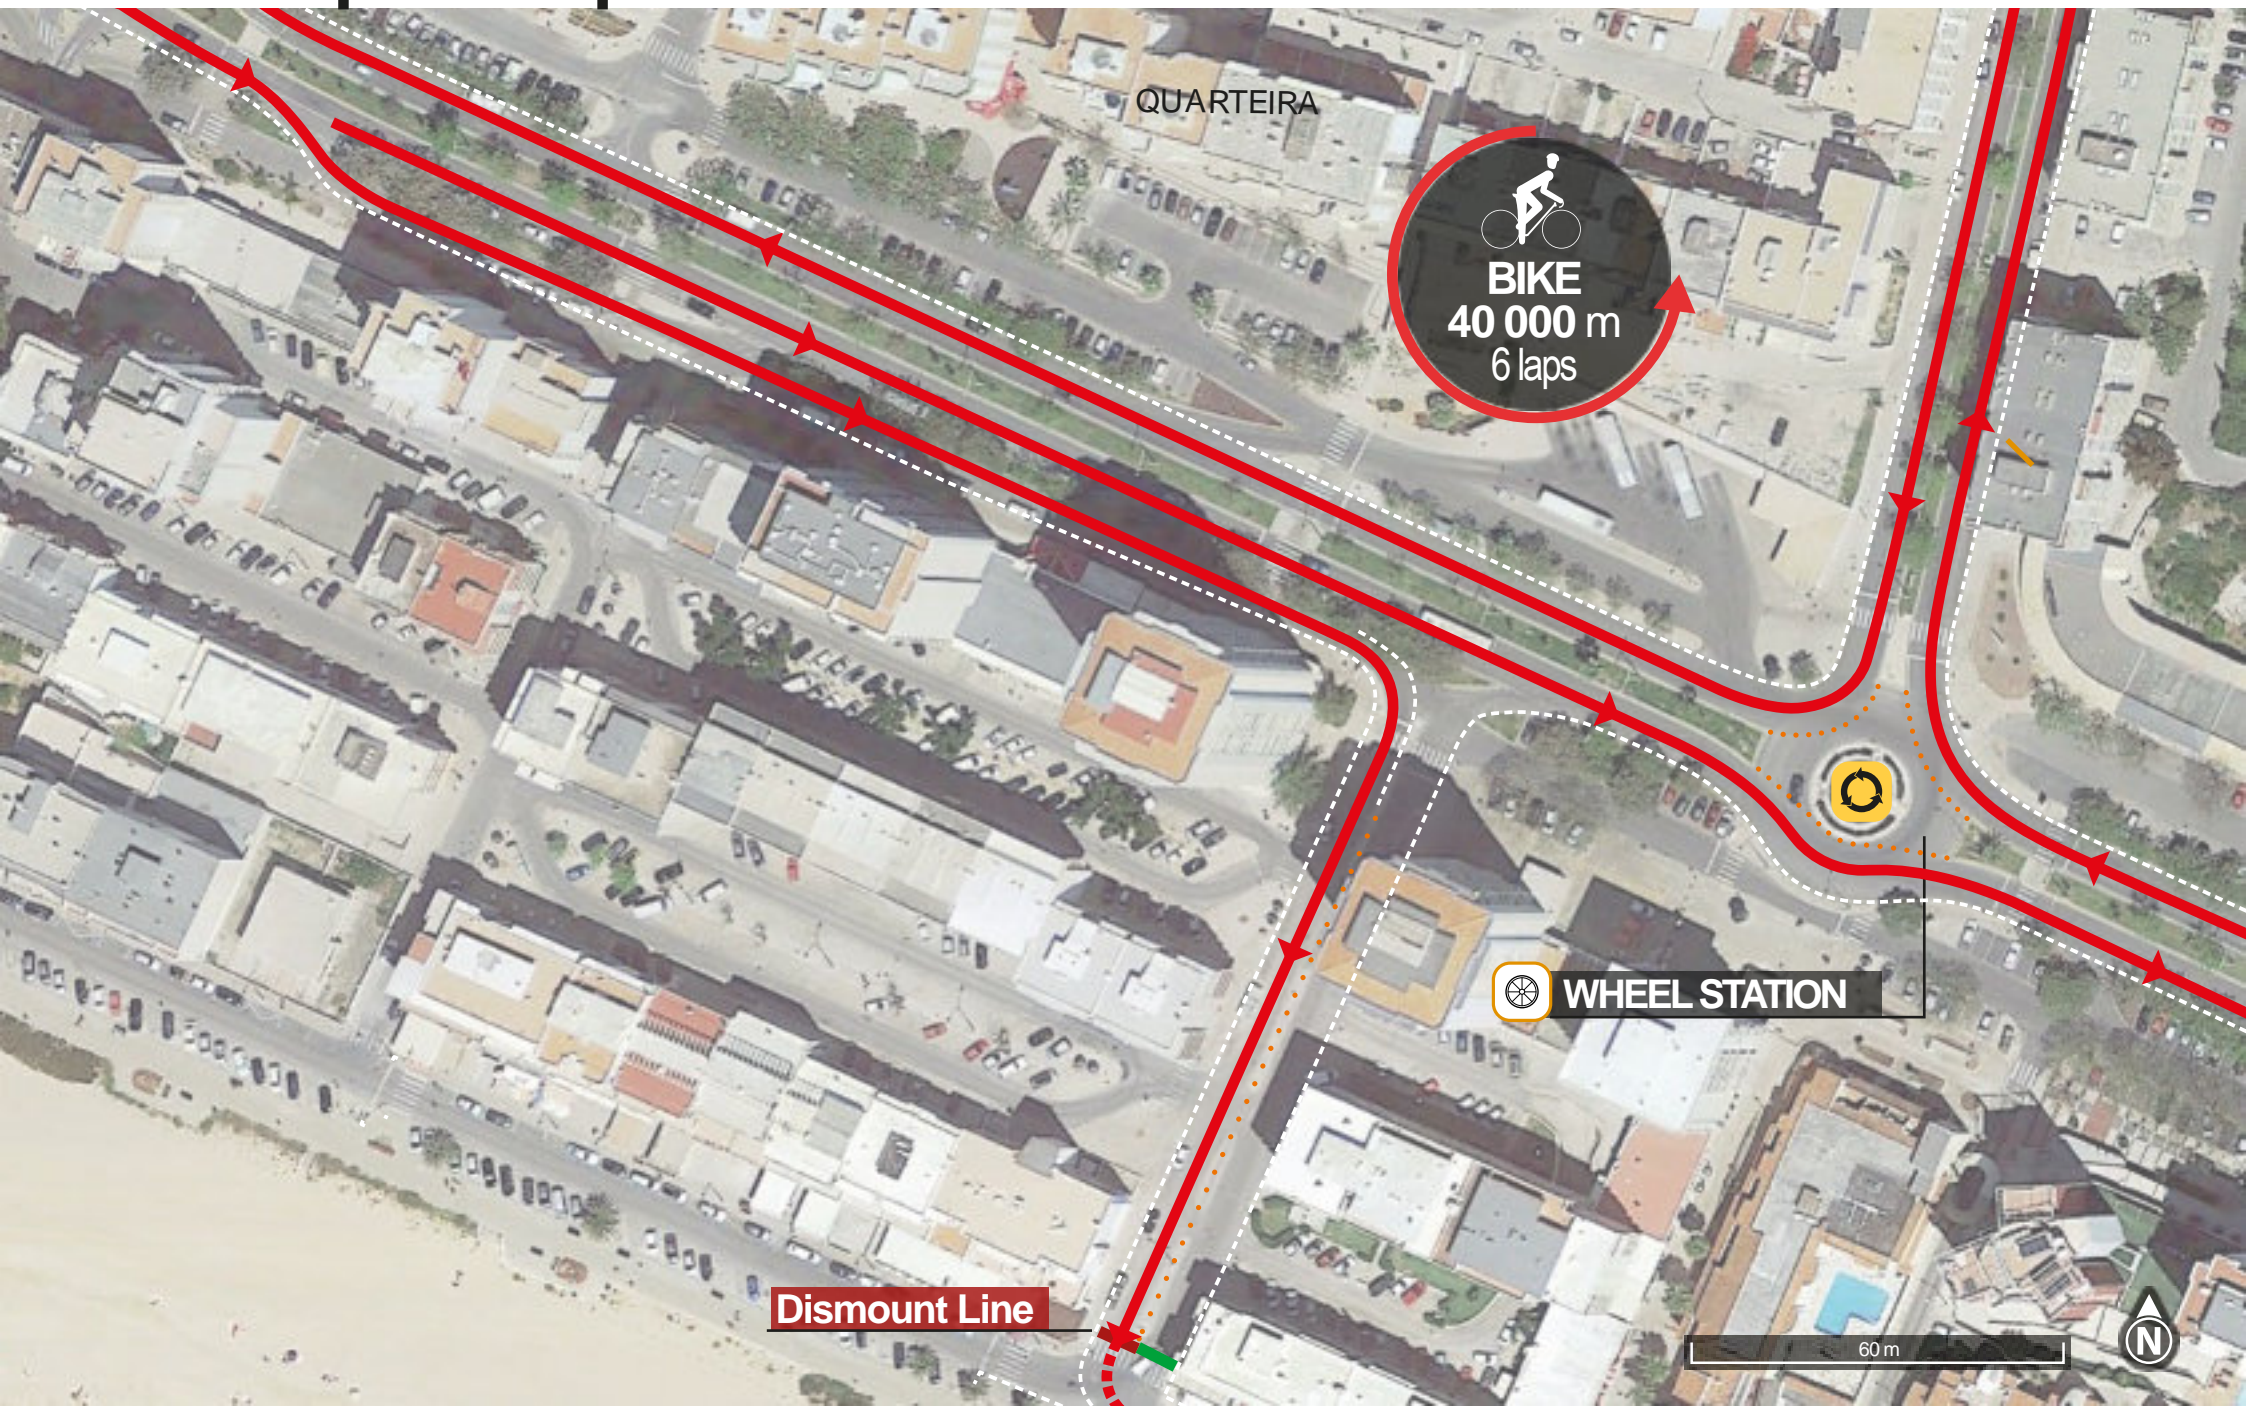

2018 Quarteira ETU Triathlon Elite European Cup

DISTANCES:

40 000 m

QUARTEIRA

BIKE
40 000 m
6 laps

Turning Point 1

Turning Point 2

Turning Point 3
Rotunda do Polvo

FINISH LINE

TRANSITION AREA

400 m

2018 Quarteira ETU Triathlon

Elite European Cup

DISTANCES

40 000 m

QUARTEIRA

BIKE
40 000 m
6 laps

 **WHEEL STATION**

Dismount Line

60 m

2018 Quarteira ETU Triathlon Elite European Cup

DISTANCES:

10 000 m

BIKE
40 000 m
6 laps

RUN
10 000 m
4 laps

Dismount Line

TRANSITION AREA

Run Turning Point

30 m

2018 Quarteira ETU Triathlon

Elite European Cup

DISTANCES: