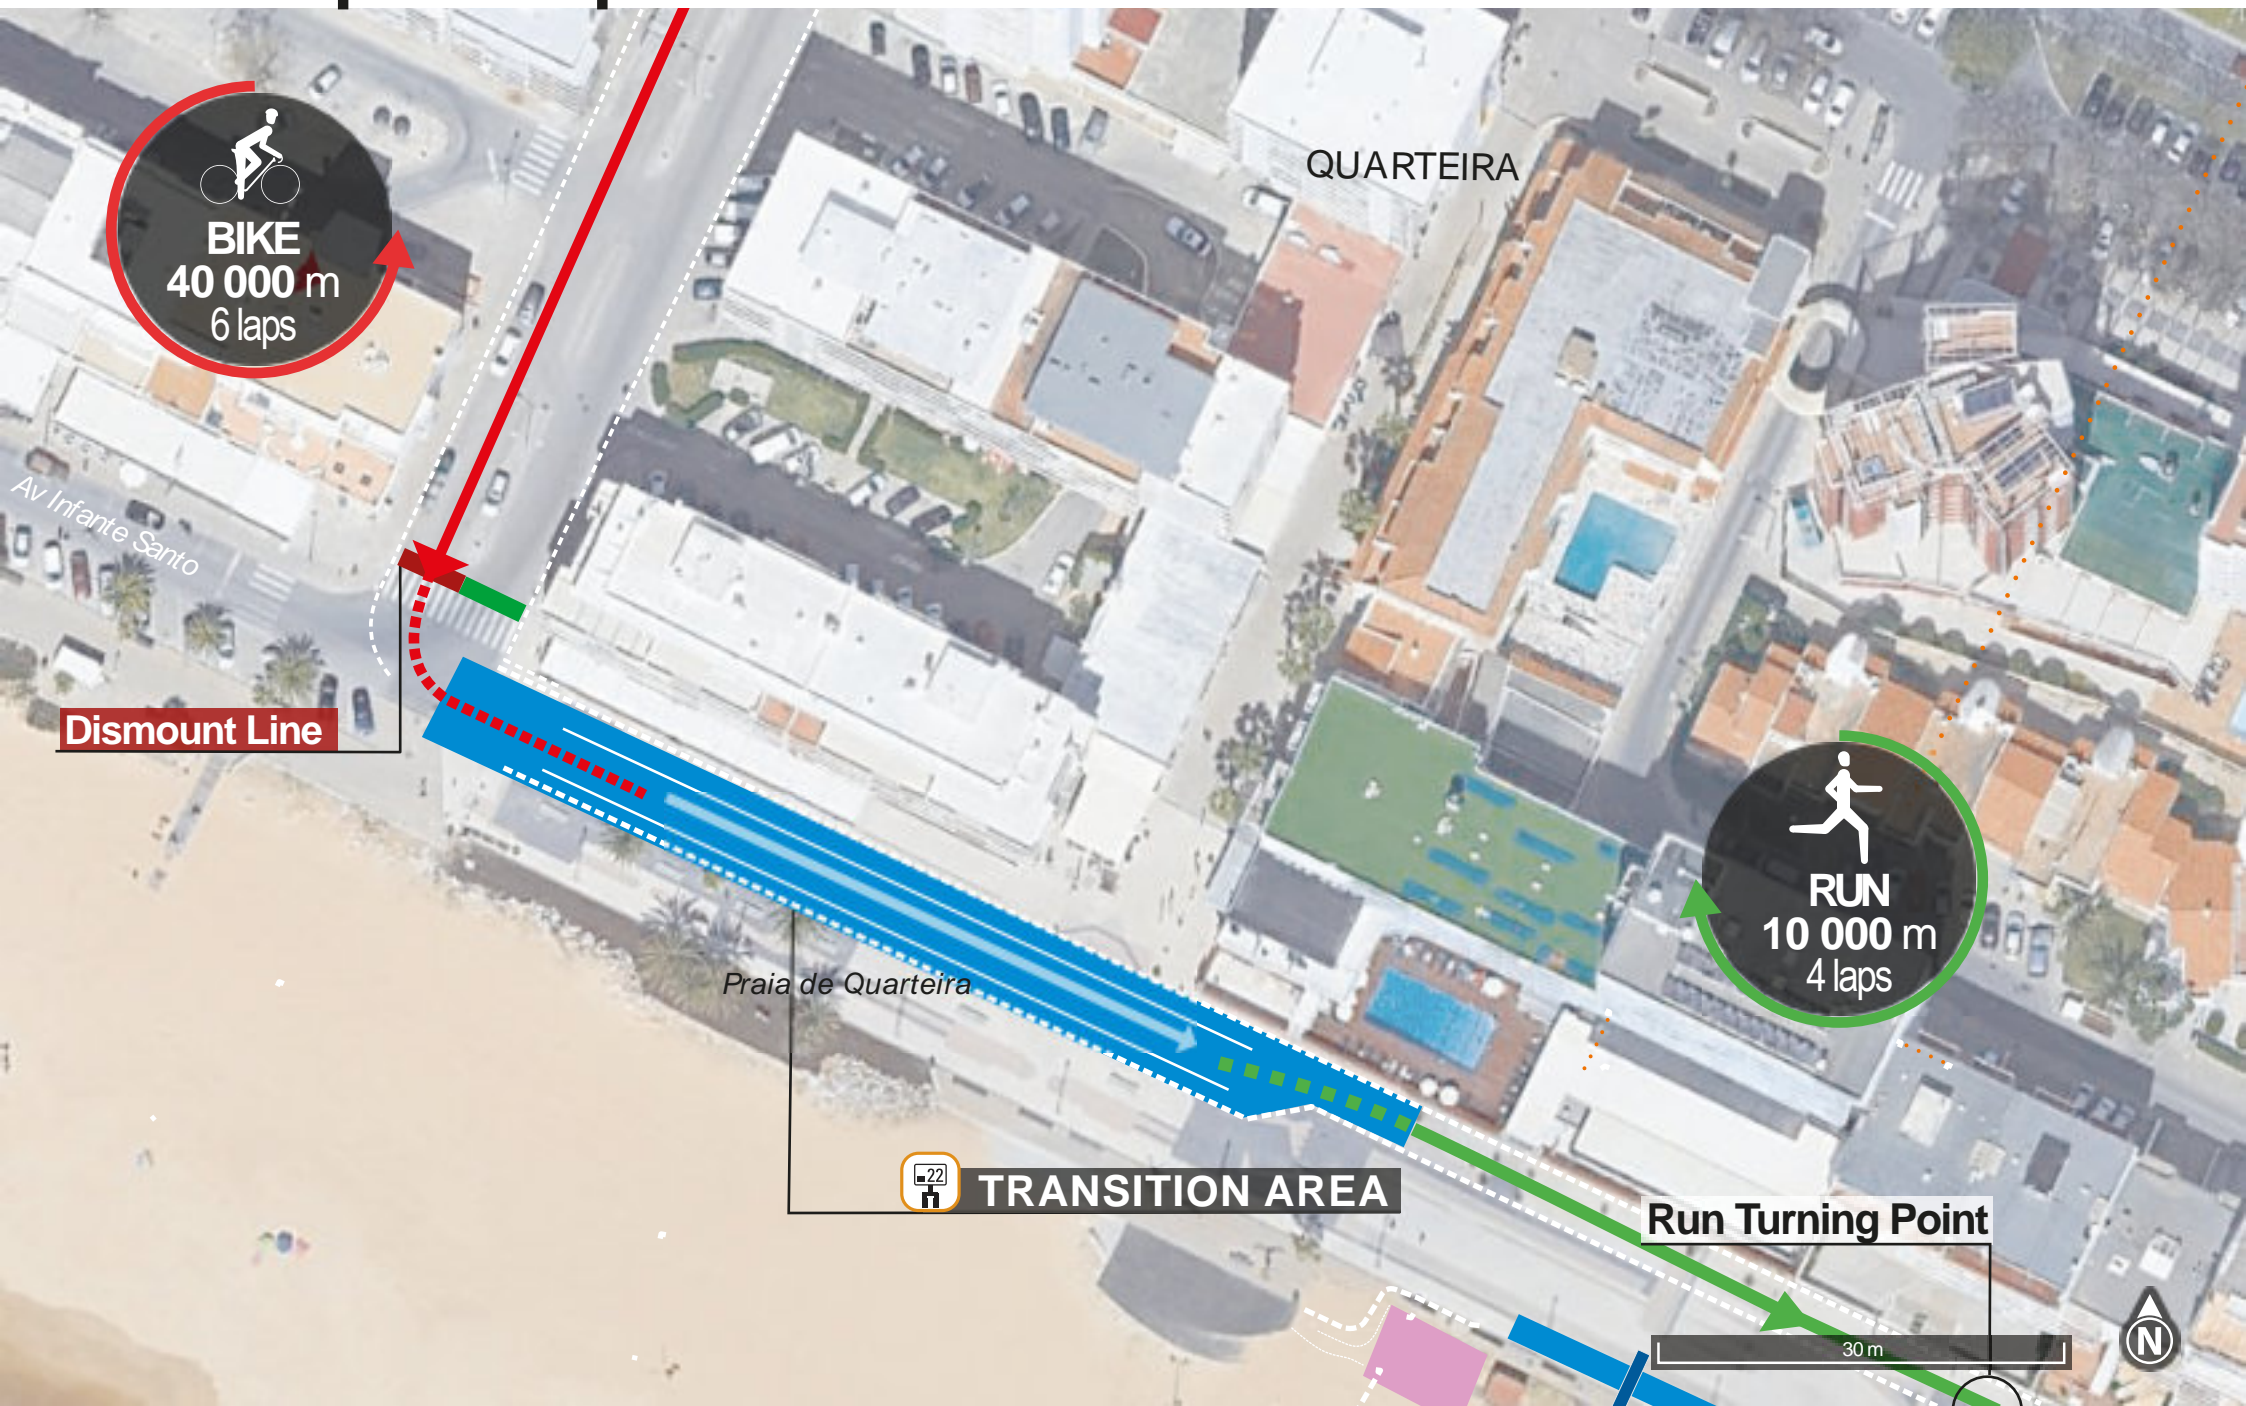

RUN
10 000 m
4 laps

Dismount Line

TRANSITION AREA

Run Turning Point

30 m

2018 Quarteira ETU Triathlon

Elite European Cup

DISTANCES:

4x 10 000 m

3º. Run
Turning Point

AID STATION

FINISH LINE

PENALTY BOX

1º. Run
Turning Point

AID STATION

2º. Run
Turning Point