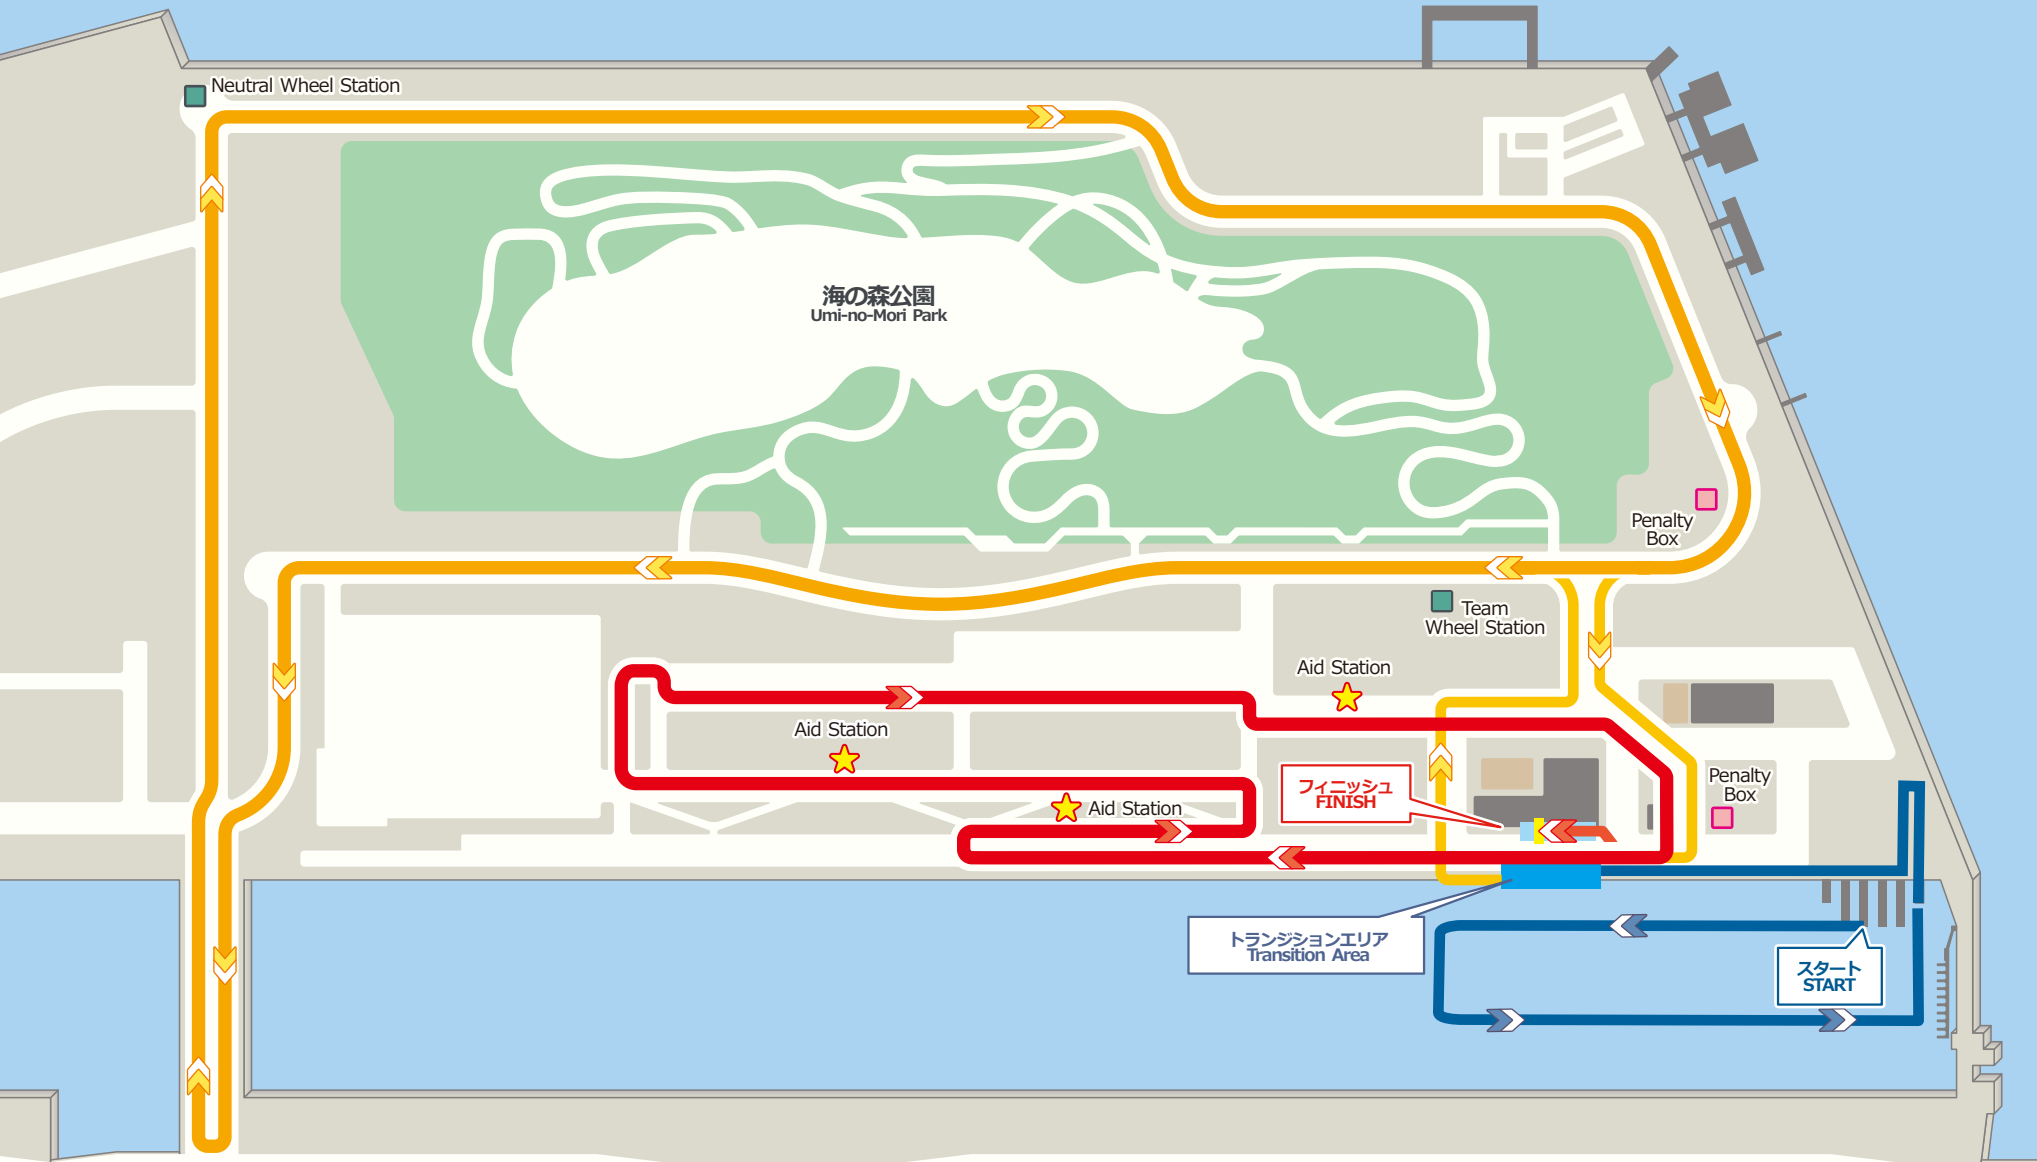

## Elite Para Course Map

Swim: 750 m ( 750 m x 1 Laps )  
Bike: 20 km ( 5 km x 4 Laps )  
Run: 5 km ( 2.5 km x 2 Laps )

Course

- Swim Course
- Bike Course
- Run Course

## Elite Para Course Map

Swim: 750 m ( 750 m x 1 Laps )  
Bike: 20 km ( 5 km x 4 Laps )  
Run: 5 km ( 2.5 km x 2 Laps )

Course	
Swim Course	
Bike Course	
Run Course	