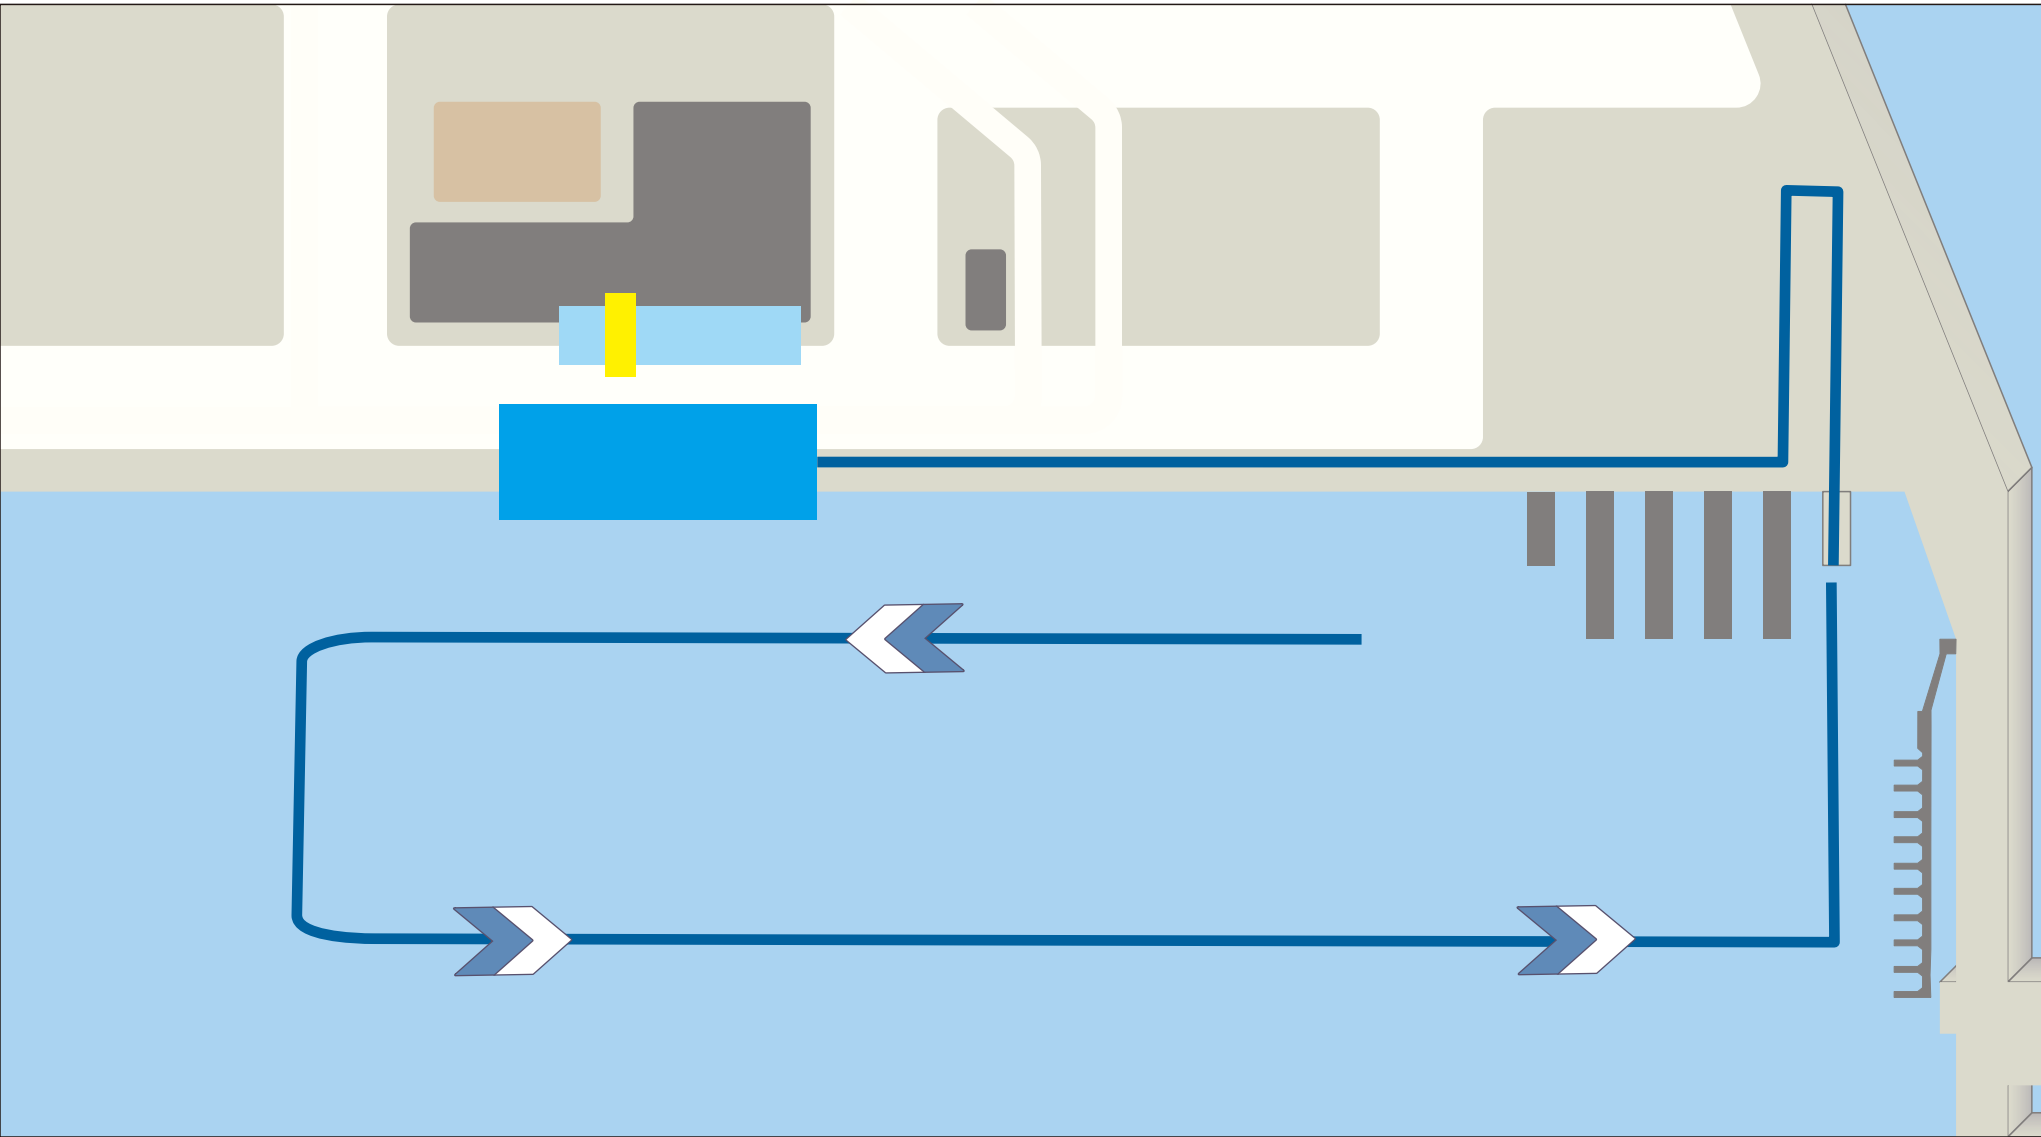

2024 Asia Triathlon Para Cup Tokyo Uminomori

Elite Para Course Map

Swim: 750 m (750 m x 1 Laps)
Bike: 20 km (5 km x 4 Laps)
Run: 5 km (2.5 km x 2 Laps)

Course	
Swim Course	
Bike Course	
Run Course