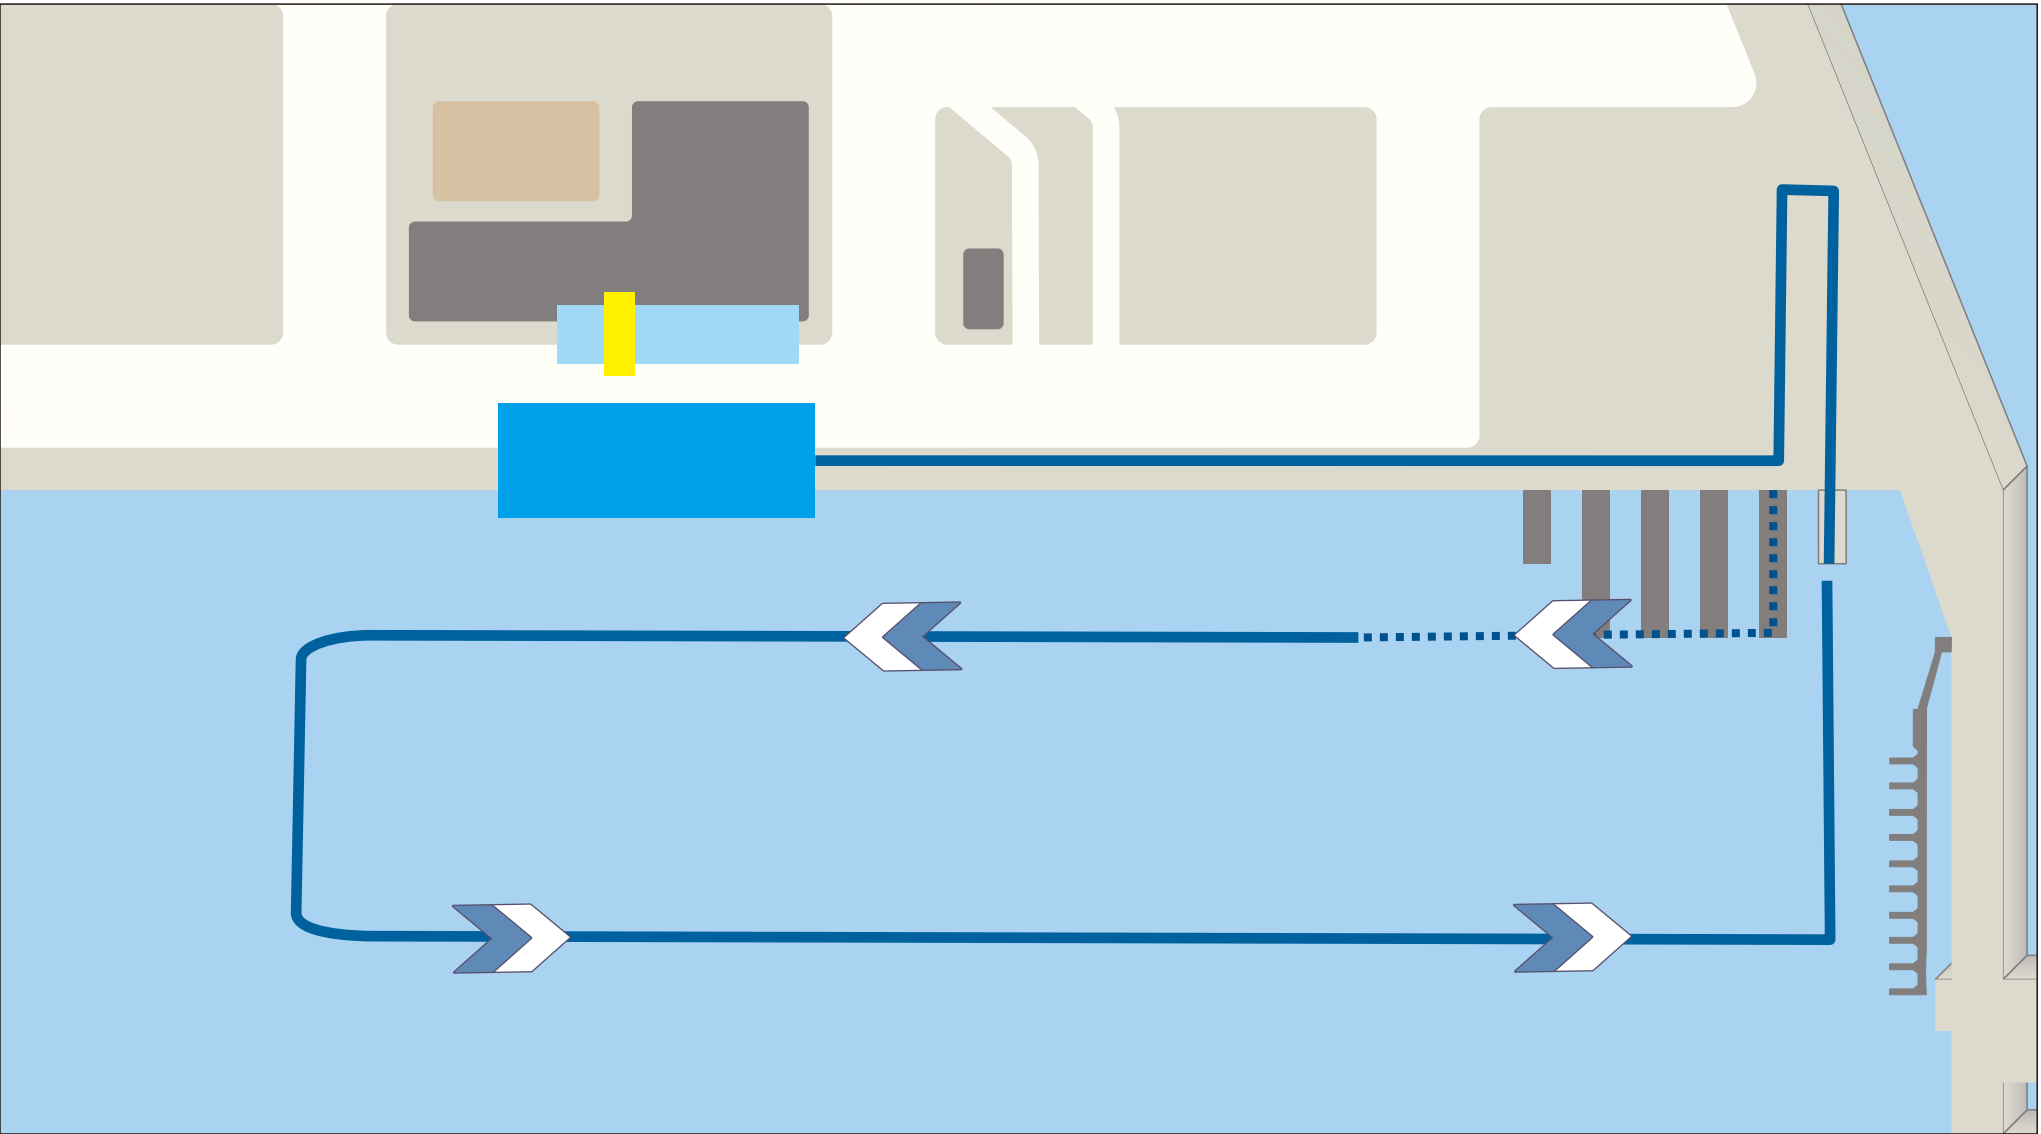

2024 Asia Triathlon Cup Tokyo Uminomori

Elite Course Map

Swim: 1.5 km 800m (1st lap)
700m (2nd lap)
Bike: 40 km (5 km x 8 Laps)
Run: 10 km (2.5 km x 4 Laps)