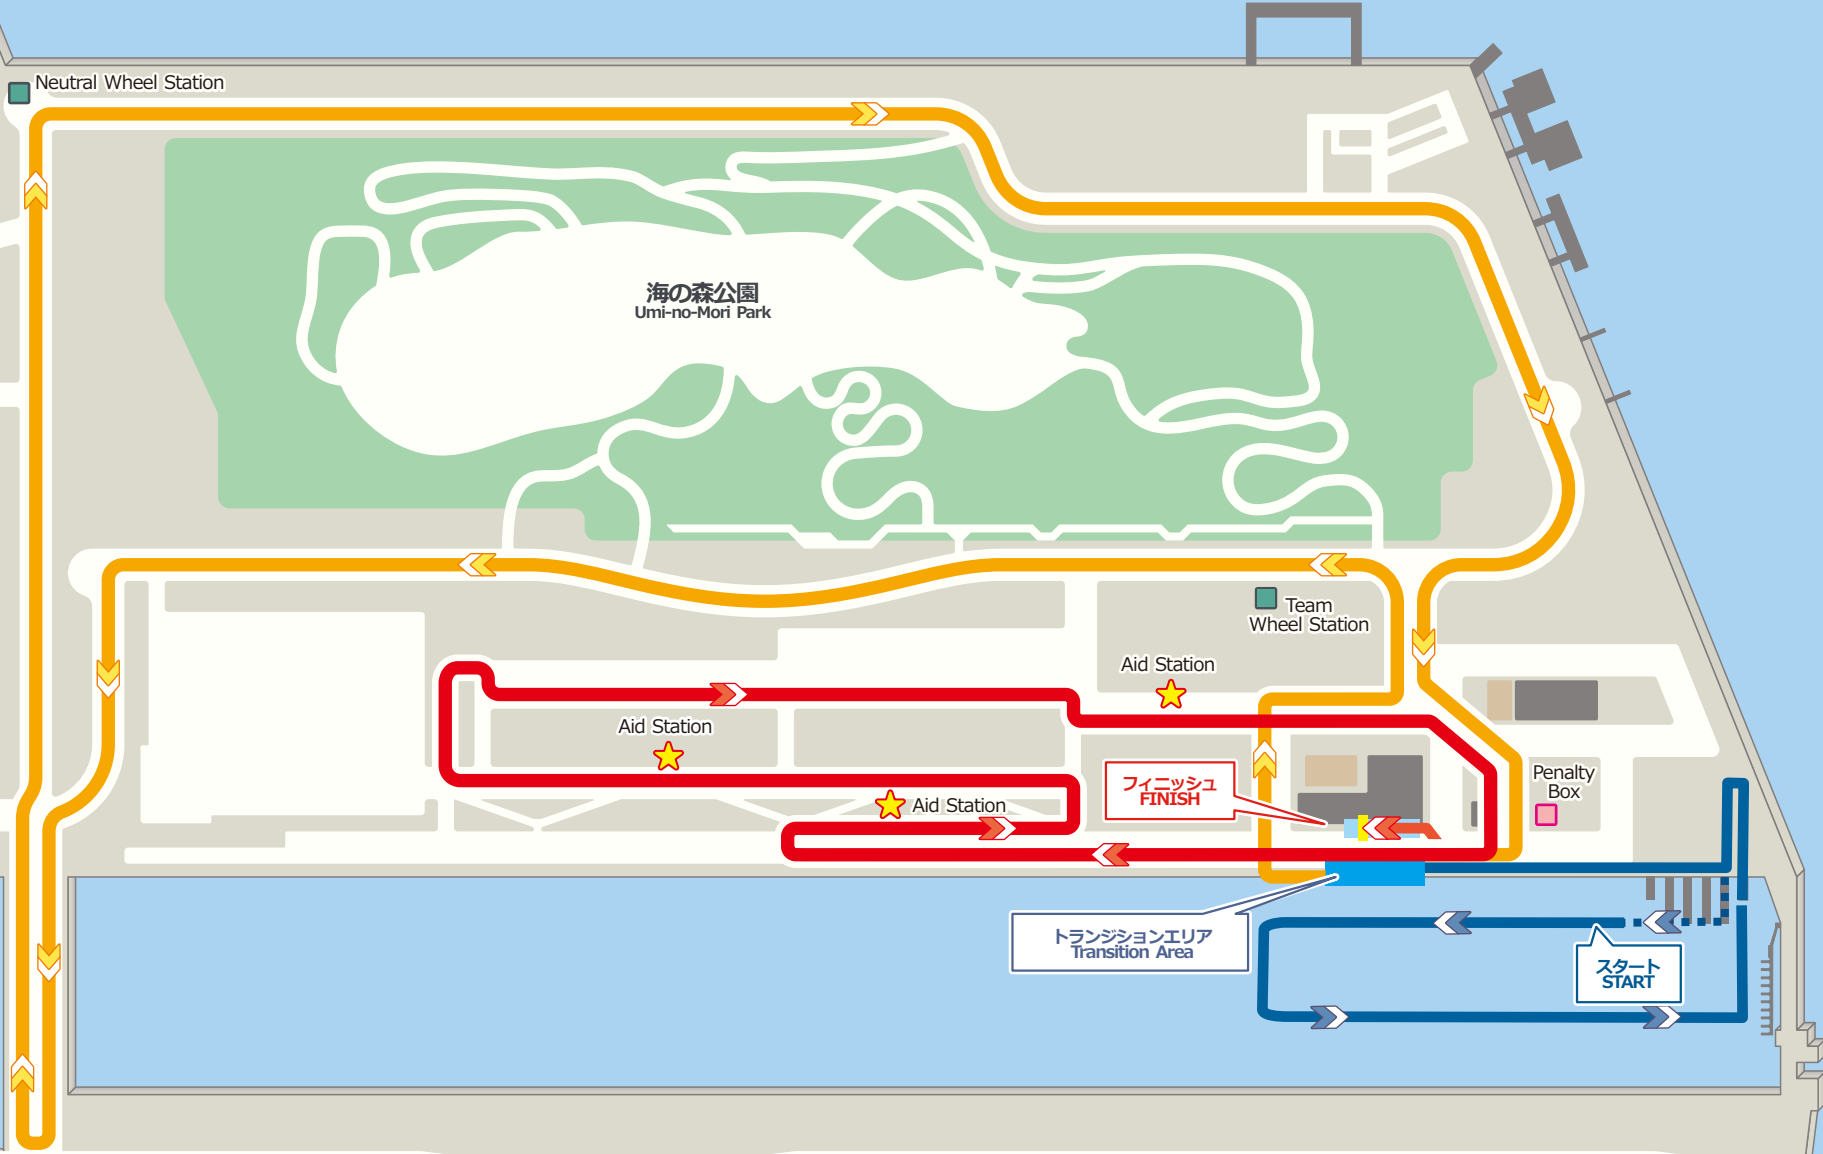

## Elite Course Map

Swim: 1.5 km ( 750 m x 2 Laps )

Bike: 40 km ( 5 km x 8 Laps )

Run: 10 km ( 2.5 km x 4 Laps )

Course	Icon	Description
Swim Course		Swim Course
Bike Course		Bike Course
Run Course		Run Course

## Elite Course Map

Swim: 1.5 km 800m (1st lap)  
700m (2nd lap)  
Bike: 40 km ( 5 km x 8 Laps )  
Run: 10 km ( 2.5 km x 4 Laps )

## Elite Course Map

Swim: 1.5 km 800m (1st lap)  
700m (2nd lap)  
Bike: 40 km ( 5 km x 8 Laps )  
Run: 10 km ( 2.5 km x 4 Laps )

Course	Icon
Swim Course	
Bike Course	
Run Course	

## Elite Course Map

Swim: 1.5 km 800m (1st lap)  
700m (2nd lap)  
Bike: 40 km ( 5 km x 8 Laps )  
Run: 10 km ( 2.5 km x 4 Laps )

Course	
	Swim Course
	Bike Course
	Run Course