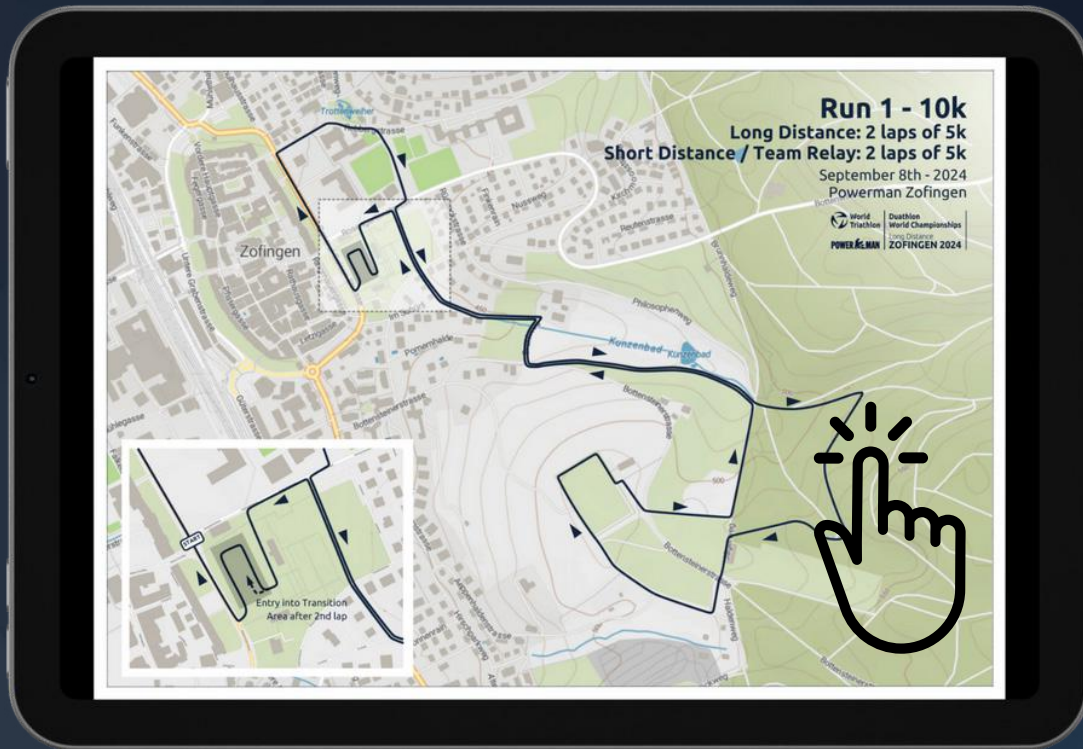

Always one step ahead
in the service of sport for 40 years

DATASPORT 

COURSE MAPS

LONG DISTANCE

NUTRITION
STATION PLAN

TIMING MATS
AND POSITIONS

You can find more information about the course (elevation profile, detailed views, etc.) through links on RunGo, FATMAP, or on our website: www.powerman.swiss. Alternatively, GPX data can be downloaded for individual course representation.