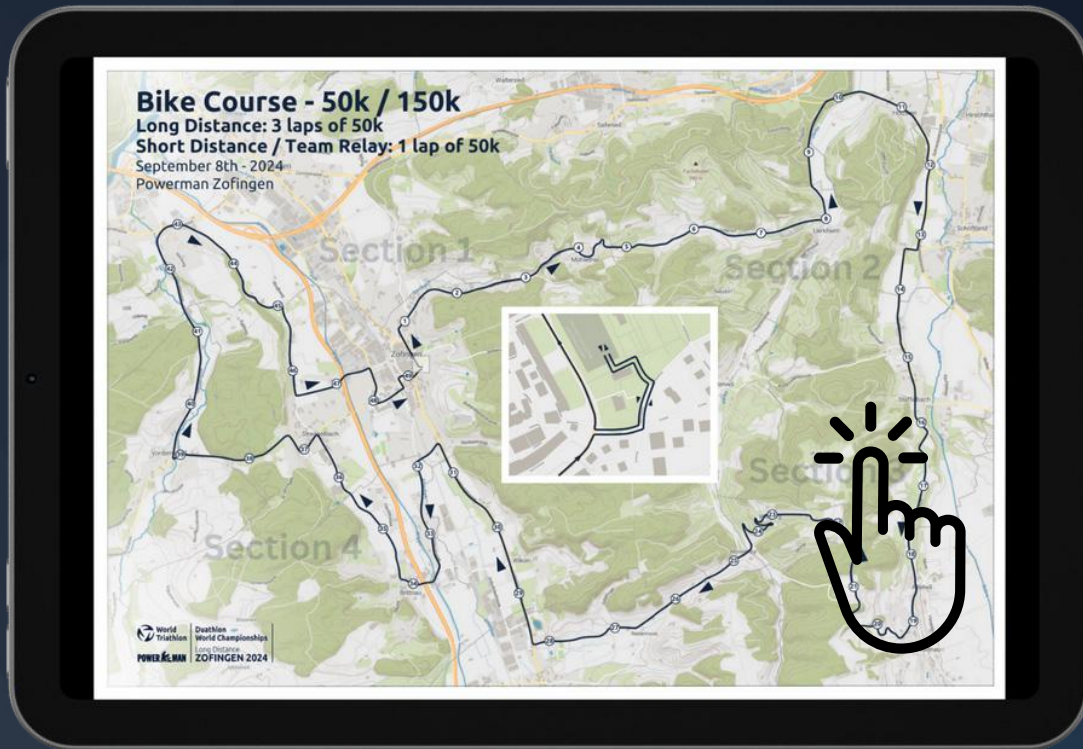

You can find more information about the course (elevation profile, detailed views, etc.) through links on RunGo, FATMAP, or on our website: www.powerman.swiss. Alternatively, GPX data can be downloaded for individual course representation.

**NUTRITION
STATION PLAN**

**TIMING MATS
AND POSITIONS**

BIKE - 150K
(3 LAPS OF 50K)