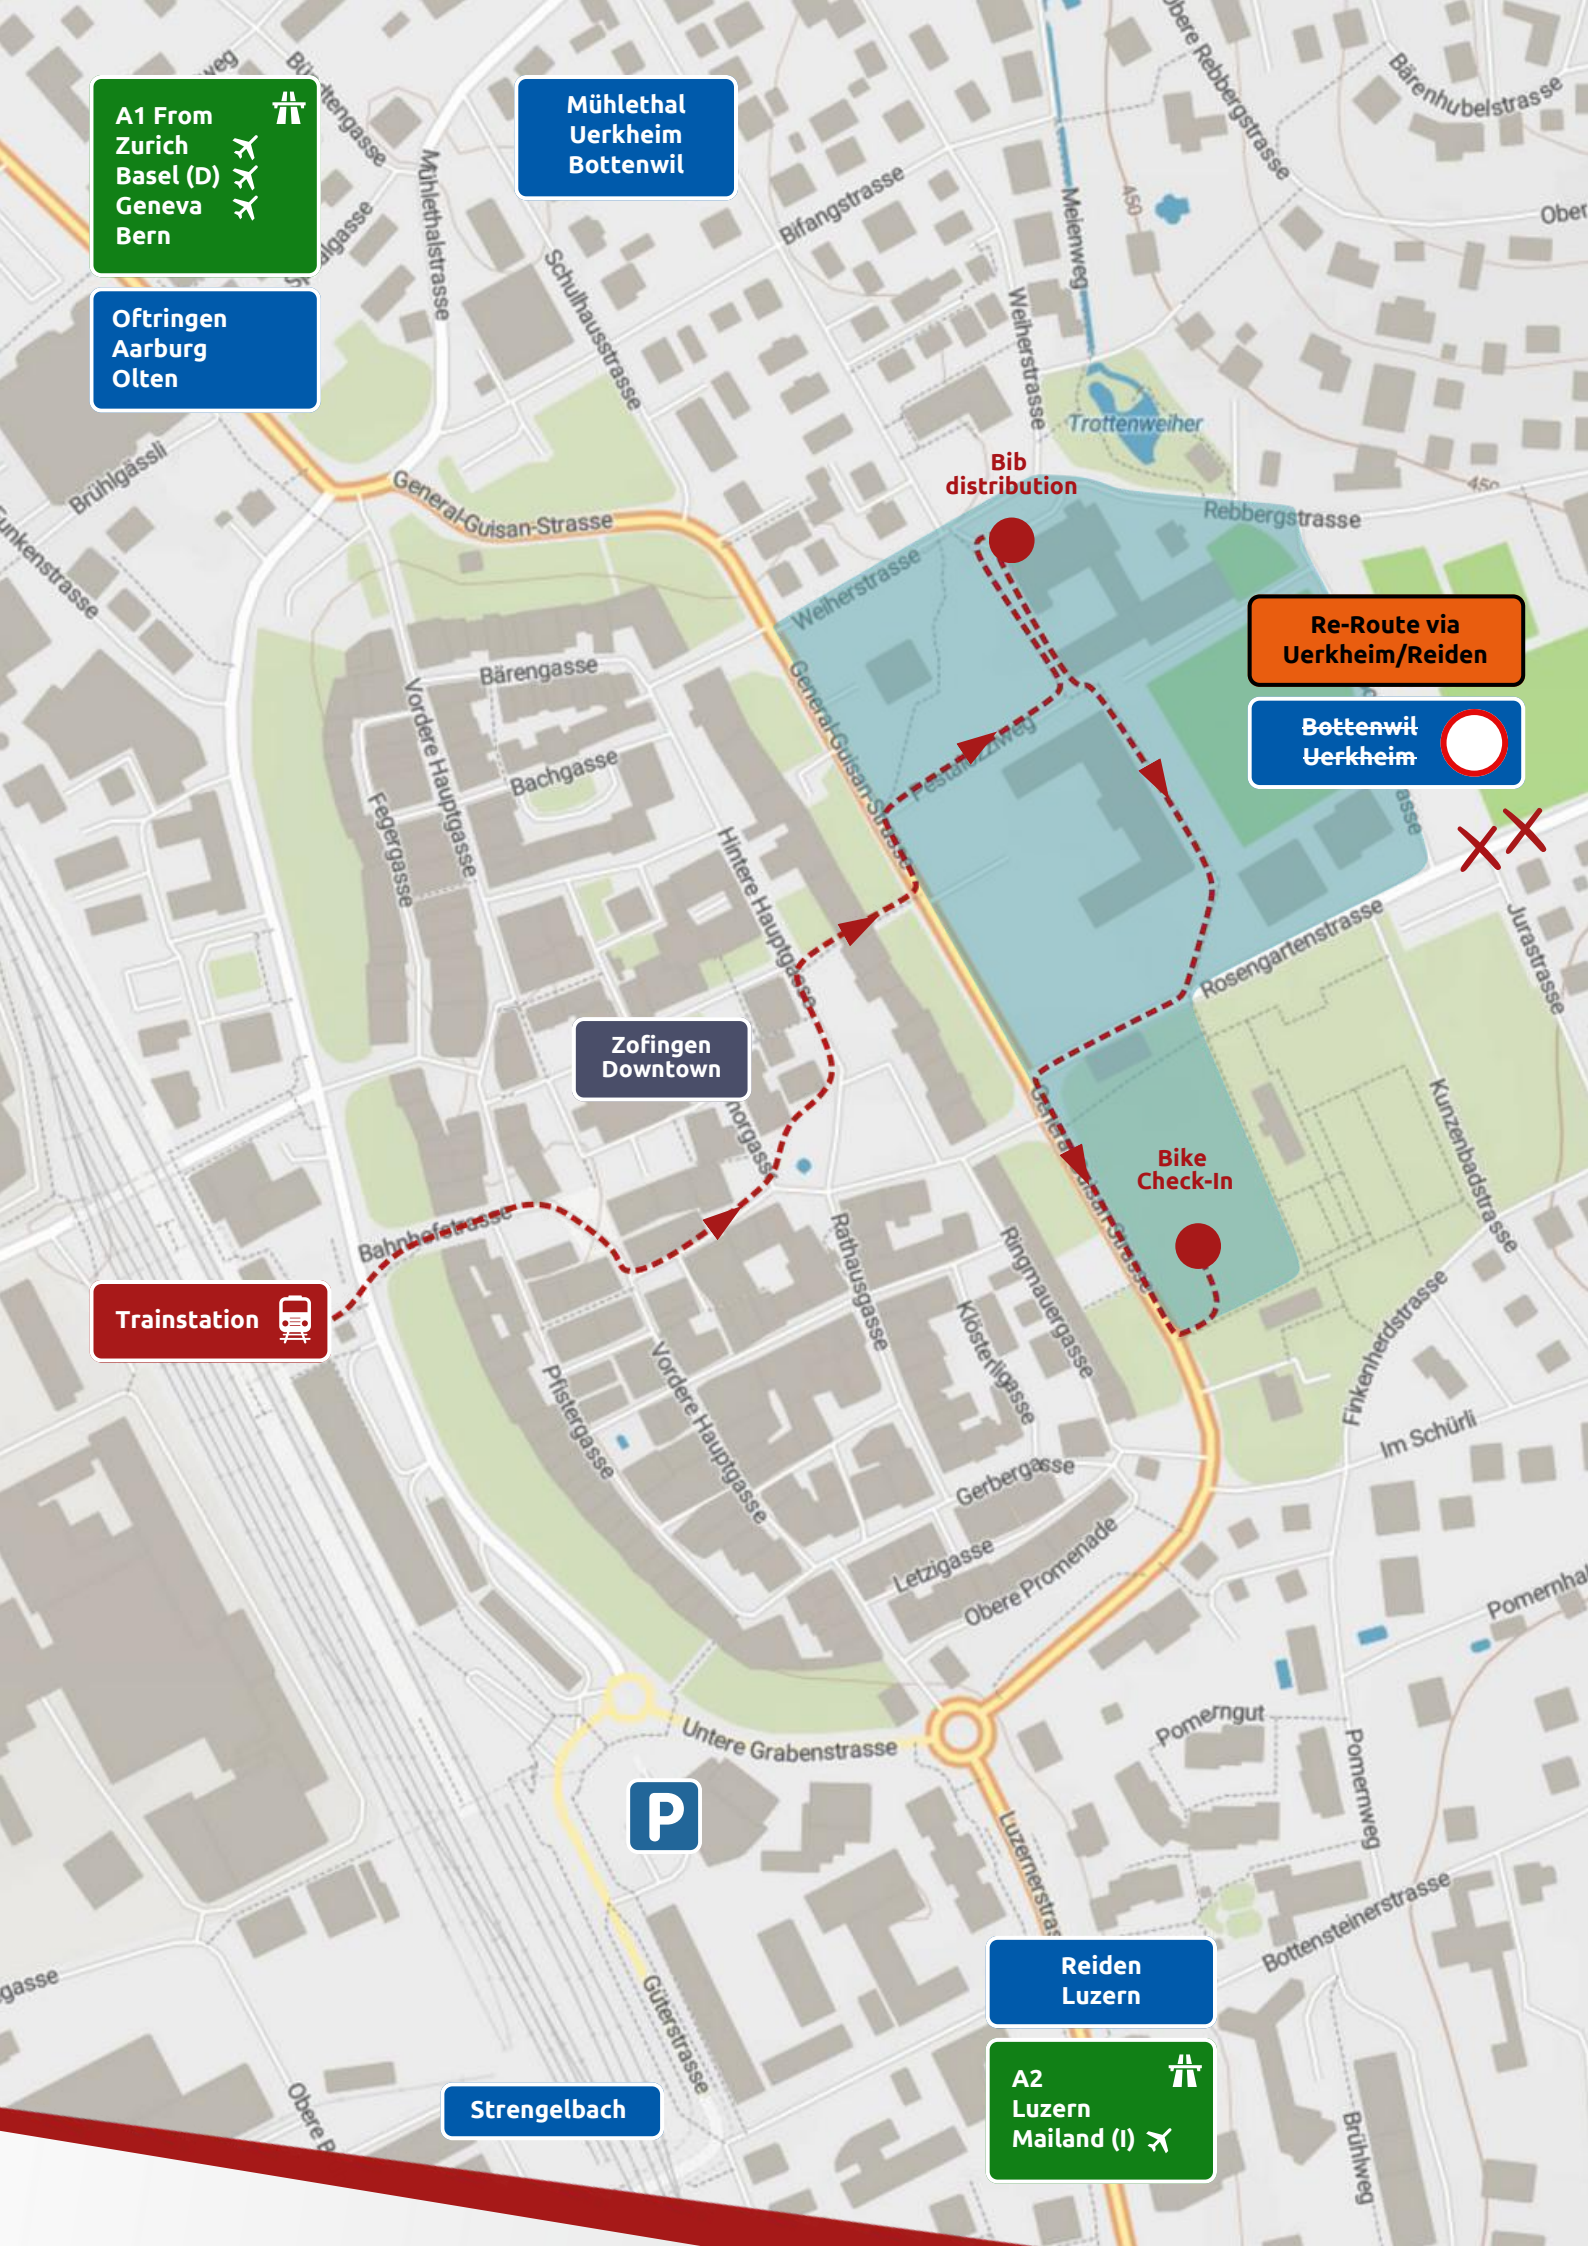

A1 From
Zurich ✕
Basel (D) ✕
Geneva ✕
Bern ✕

Oftringen
Aarburg
Olten

Mühlethal
Uerkheim
Bottenwil

Re-Route via
Uerkheim/Reiden

Bottenwil
Uerkheim

Zofingen
Downtown

Trainstation

Reiden
Luzern

A2
Luzern ✕
Mailand (I) ✕

Strengelbach