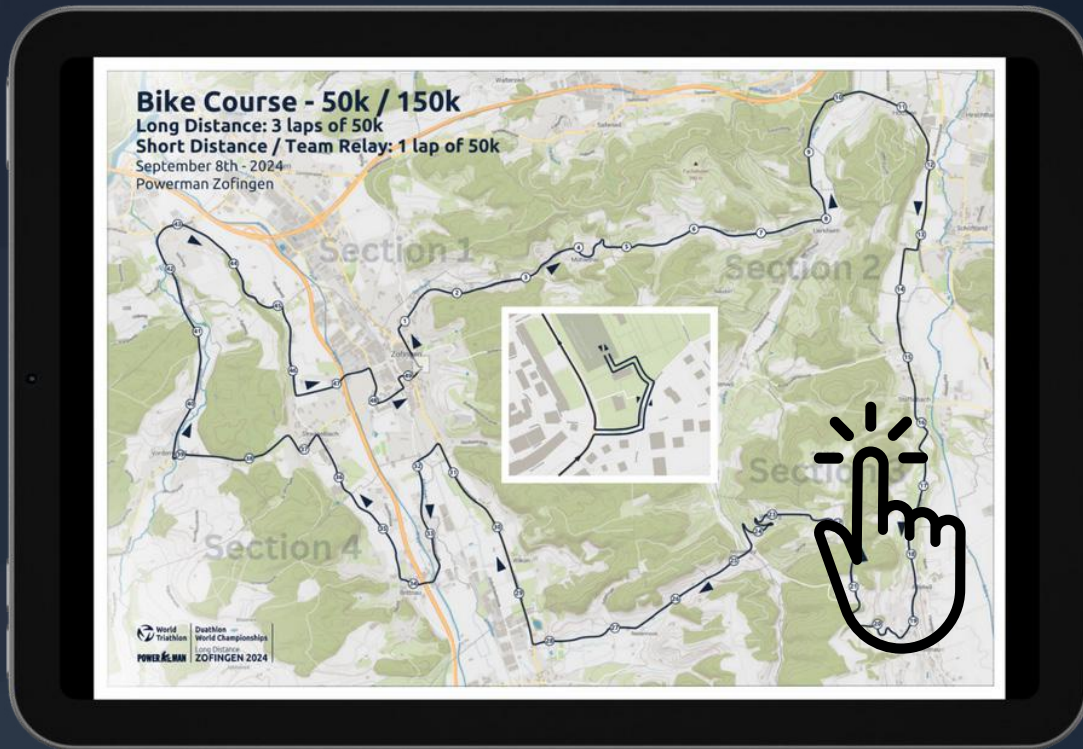

You can find more information about the course (elevation profile, detailed views, etc.) through links on RunGo, FATMAP, or on our website: www.powerman.swiss. Alternatively, GPX data can be downloaded for individual course representation.

**NUTRITION
STATION PLAN**

**TIMING MATS
AND POSITIONS**

BIKE - 50K
(1 LAP OF 50K)