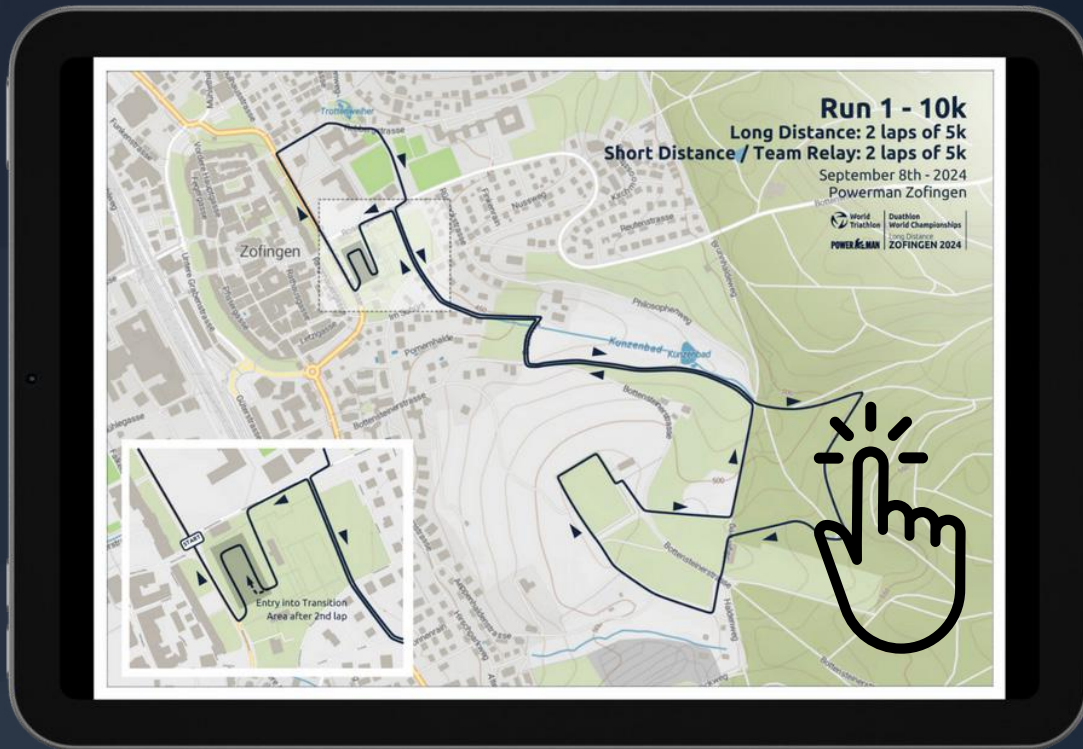

 **NUTRITION
STATION PLAN**

 **TIMING MATS
AND POSITIONS**

BIKE - 150K
(3 LAPS OF 50K)

You can find more information about the course (elevation profile, detailed views, etc.) through links on RunGo, FATMAP, or on our website: www.powerman.swiss. Alternatively, GPX data can be downloaded for individual course representation.

RUN 2 - 30K

(4 LAPS OF 7.5K)

COURSE MAPS

SHORT DISTANCE
TEAM RELAY

NUTRITION
STATION PLAN

TIMING MATS
AND POSITIONS

You can find more information about the course (elevation profile, detailed views, etc.) through links on RunGo, FATMAP, or on our website: www.powerman.swiss. Alternatively, GPX data can be downloaded for individual course representation.